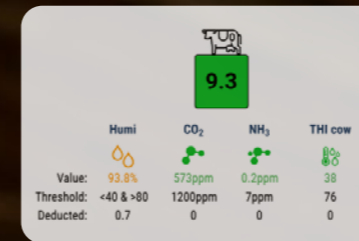

IMPROVE YOUR SERVICES AS A FARM ADVISOR

DEVELOP EFFECTIVE CLIMATE STRATEGIES AND HELP YOUR CUSTOMERS TO PERFORM BETTER

At Healthy Climate Solutions, we are committed to a healthy climate in farms and a sustainable future for humans and animals. We do this together with you as farm advisor or researcher. When you rent or buy a product from us, we support you in its use through personal contact and with our various training courses that we provide on location. Our experienced veterinarian will be happy to help you on your way.

Find smart solutions to complex problems:

- Recurring health problems where the livestock farmer needs new insights.
- The future for livestock farmers is uncertain: give livestock farmers future prospects and attract new livestock farmers.
- Motivating employees in your company, by inspiring them with our innovative technology.

Solutions that the Healthy Climate Monitor can provide:

- Quickly identify animal health problems and come up with new solutions together with the livestock farmer in a data-driven way.
- With reliable measurements and advice for a healthy farm climate, you are ready for a sustainable future.
- Real time monitoring provides new insights and inspiration every day. This ensures quick feedback on your work and more job satisfaction every day for farmers and advisors.