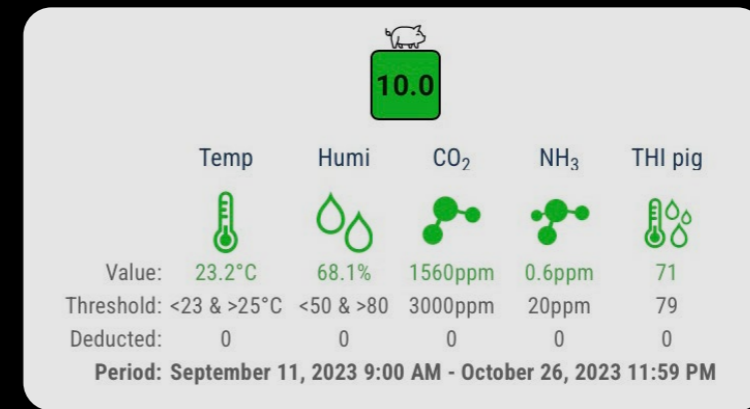

Air pressure

Compare indoor air pressure with outdoor air pressure to see if the ventilation system in the farm is working as expected and advise the livestock farmer.

Relative humidity

The RH plays a role in the survival of some viruses and bacteria. Improve animal health by ensuring that humidity levels remain within limits.

7

LIVE DATA APP AND DASHBOARD

BY WATCHING THE FARM IN REAL TIME, YOU CAN SEE THE NATURAL REACTION OF ANIMALS TO THEIR ENVIRONMENT

The Healthy Climate Monitor app gives you direct access to the measurements via your phone, tablet or computer. So wherever you are, you get immediate insight into the data and you can make quick analyses.

The measurement data are clearly presented in graphs, including the limit values per animal species, so that the values are given context and therefore are easy to interpret.

Sharing data with the livestock farmer or your colleagues can easily be done within a survey, measurement site or measurement system. You can also export data to Excel, or create a weekly PDF report directly from the app.

Healthy Climate Index
To visualise the health of the climate for your animals as objectively as possible, we have created a convenient total score: the Healthy Climate Index. This shows you at a glance whether the climate remains within all limit values for your animals.