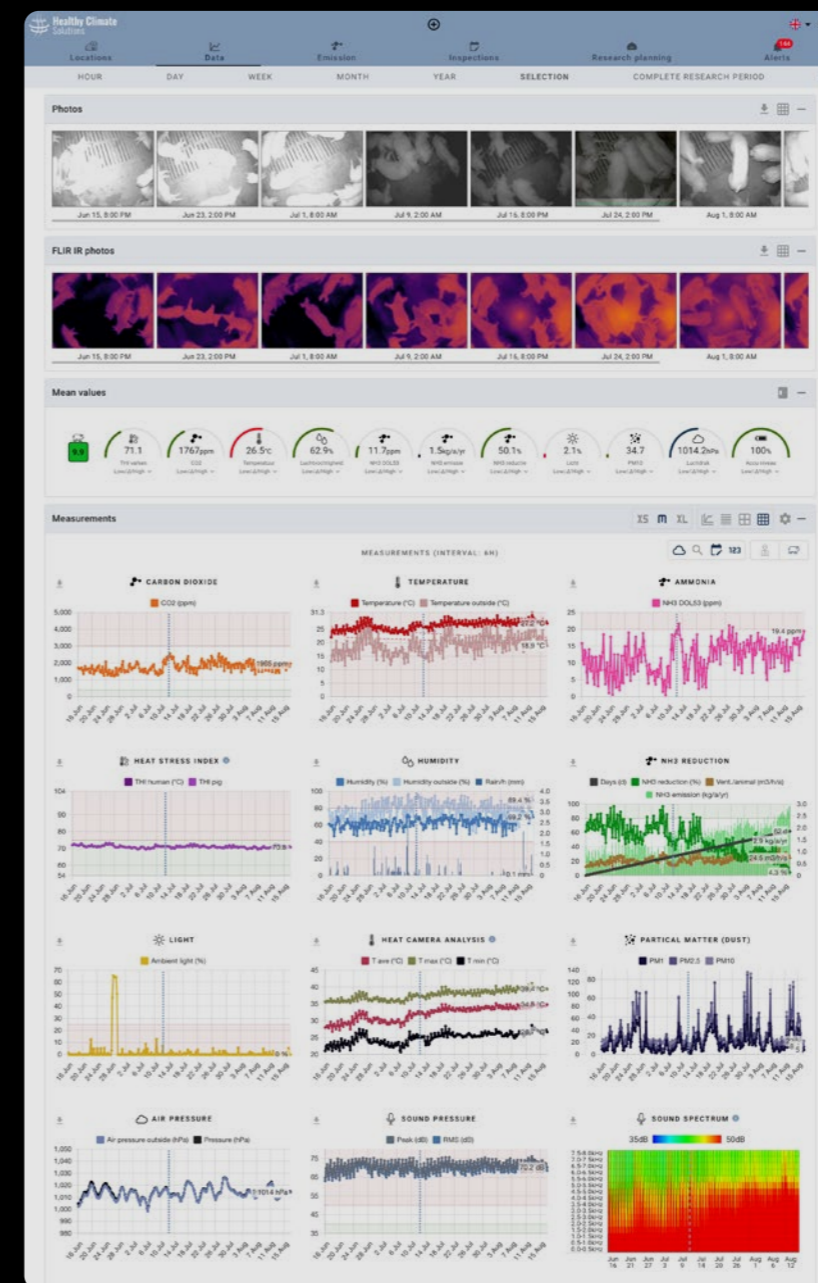

Sound spectrum

Sound is continuously analysed and plotted into a total volume graph and spectrogram. This allows for clear interpretation of loud sound peaks in the spectrum. Specific animal sounds can also be recognised over time.

7

LIVE DATA APP AND DASHBOARD

BY WATCHING THE FARM IN REAL TIME, YOU CAN SEE THE NATURAL REACTION OF ANIMALS TO THEIR ENVIRONMENT

The Healthy Climate Monitor app gives you direct access to the measurements via your phone, tablet or computer. So wherever you are, you get immediate insight into the data and you can make quick analyses.

The measurement data are clearly presented in graphs, including the limit values per animal species, so that the values are given context and therefore are easy to interpret.

Sharing data with the livestock farmer or your colleagues can easily be done within a survey, measurement site or measurement system. You can also export data to Excel, or create a weekly PDF report directly from the app.

Healthy Climate Index
To visualise the health of the climate for your animals as objectively as possible, we have created a convenient total score: the Healthy Climate Index. This shows you at a glance whether the climate remains within all limit values for your animals.