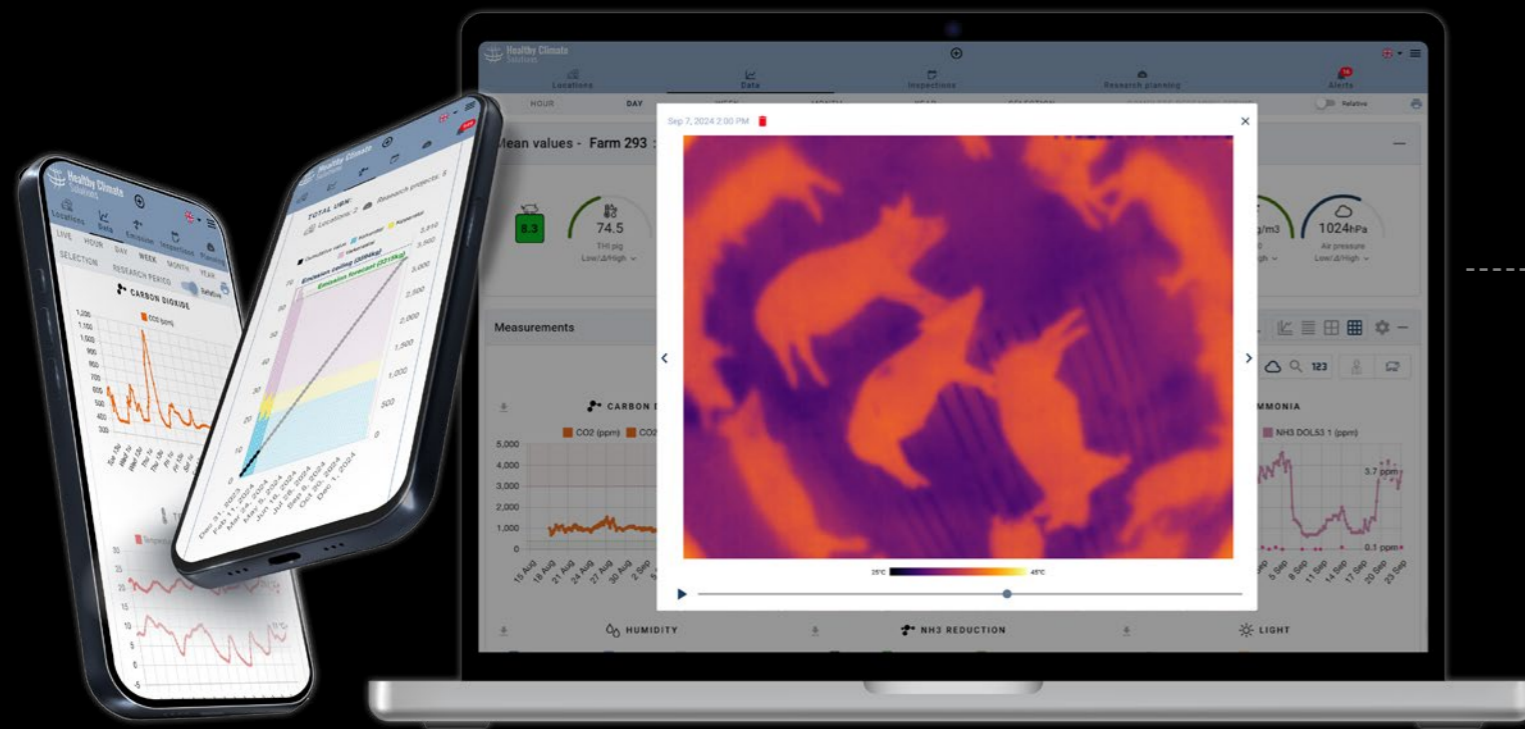

Light

Animals like regularity. The brightness of visible light is measured continuously, allowing you to see the exact day-night rhythm the animals experience. If you also want to measure lux, pair an external DOL16 sensor.

Air pressure

Compare indoor air pressure with outdoor air pressure to see if the ventilation system in the farm is working as expected and advise the livestock farmer.

Relative humidity

The RH plays a role in the survival of some viruses and bacteria. Improve animal health by ensuring that humidity levels remain within limits.

7

LIVE DATA APP AND DASHBOARD

BY WATCHING THE FARM IN REAL TIME, YOU CAN SEE THE NATURAL REACTION OF ANIMALS TO THEIR ENVIRONMENT

The Healthy Climate Monitor app gives you direct access to the measurements via your phone, tablet or computer. So wherever you are, you get immediate insight into the data and you can make quick analyses.